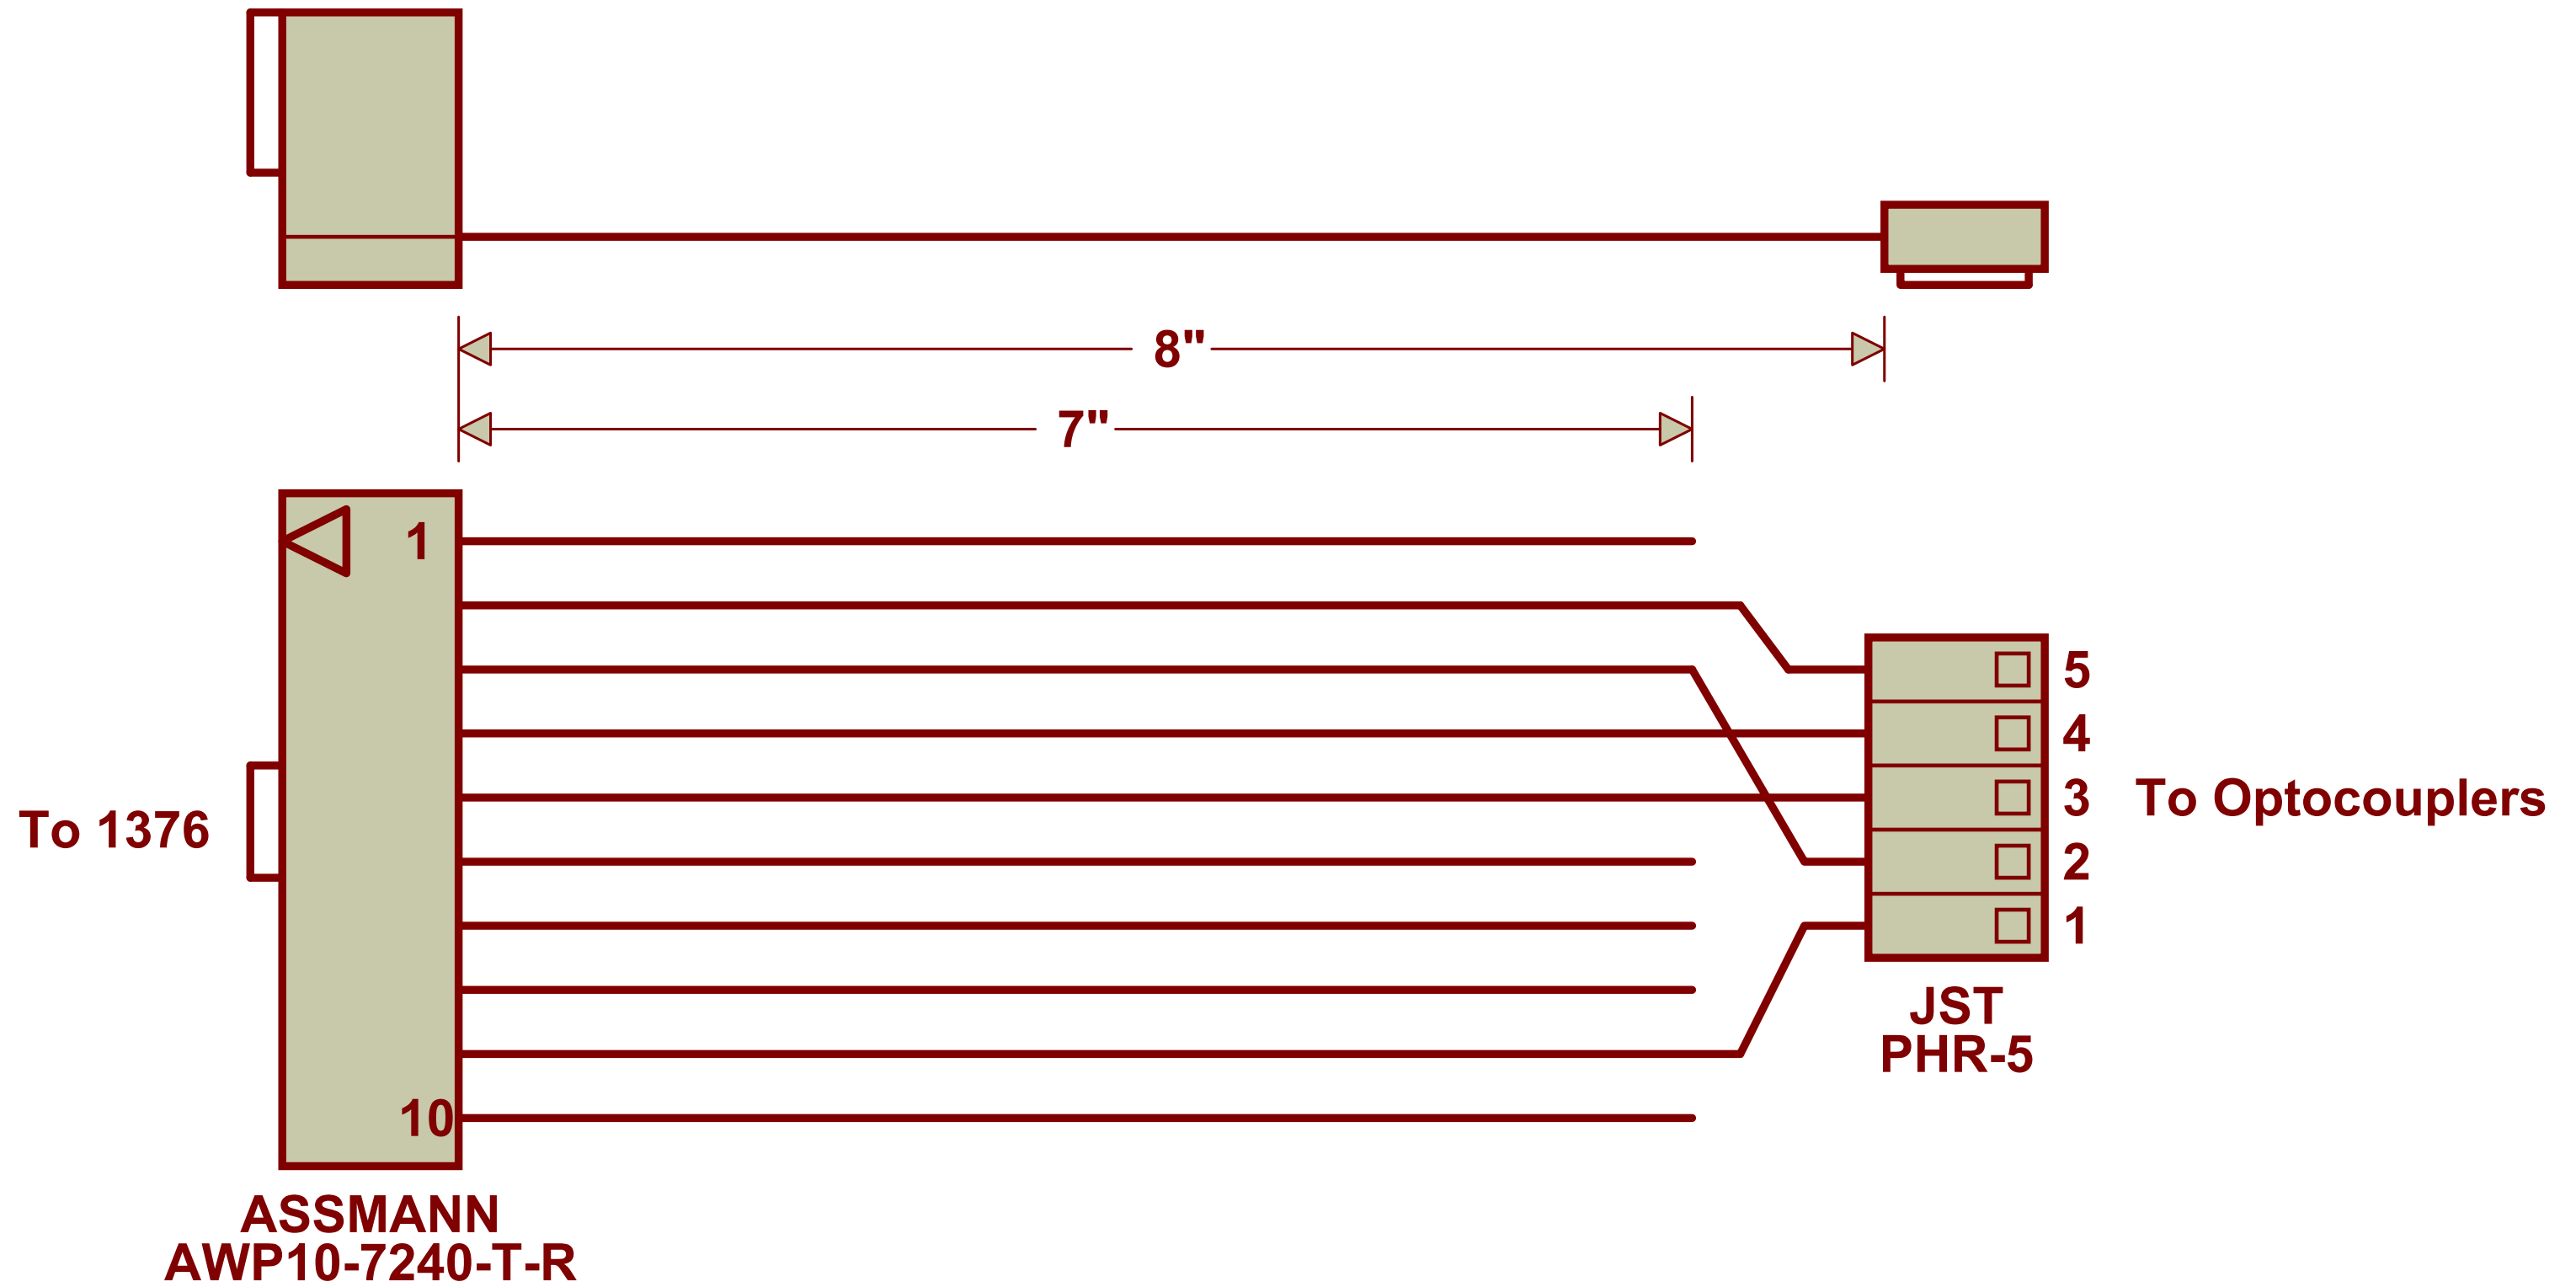

REVISION HISTORY			
REV	DESCRIPTION	APPROVED	DATE

APPROVALS		DATE	TITLE		
DRAWN	J TAYLOR	09/04/11	1376 logic level RS232 to optocoupler isolated serial interface cable.		
CHECKED					
ENGINEER					
PROJ ENGINEER			SIZE	FSCM NO.	DRAWING NO.
APPROVED			B		1378.DSN
QA			SCALE	NONE	REV: -
			© 2009 TES	MODIFIED: 09/04/11 11:27:05 AM	SHEET 1 OF 2

REVISION HISTORY			
REV	DESCRIPTION	APPROVED	DATE

Isolated serial interface example

Up to 230.4 kb/S

APPROVALS		DATE	TITLE		
DRAWN	J TAYLOR	09/04/11	1376 logic level RS232 to optocoupler isolated serial interface cable.		
CHECKED					
ENGINEER					
PROJ ENGINEER			SIZE	FSCM NO.	DRAWING NO.
APPROVED			B		1378.DSN
QA			SCALE	NONE	REV. -
			© 2009 TES	MODIFIED: 09/04/11 11:27:05 AM	SHEET 2 OF 2