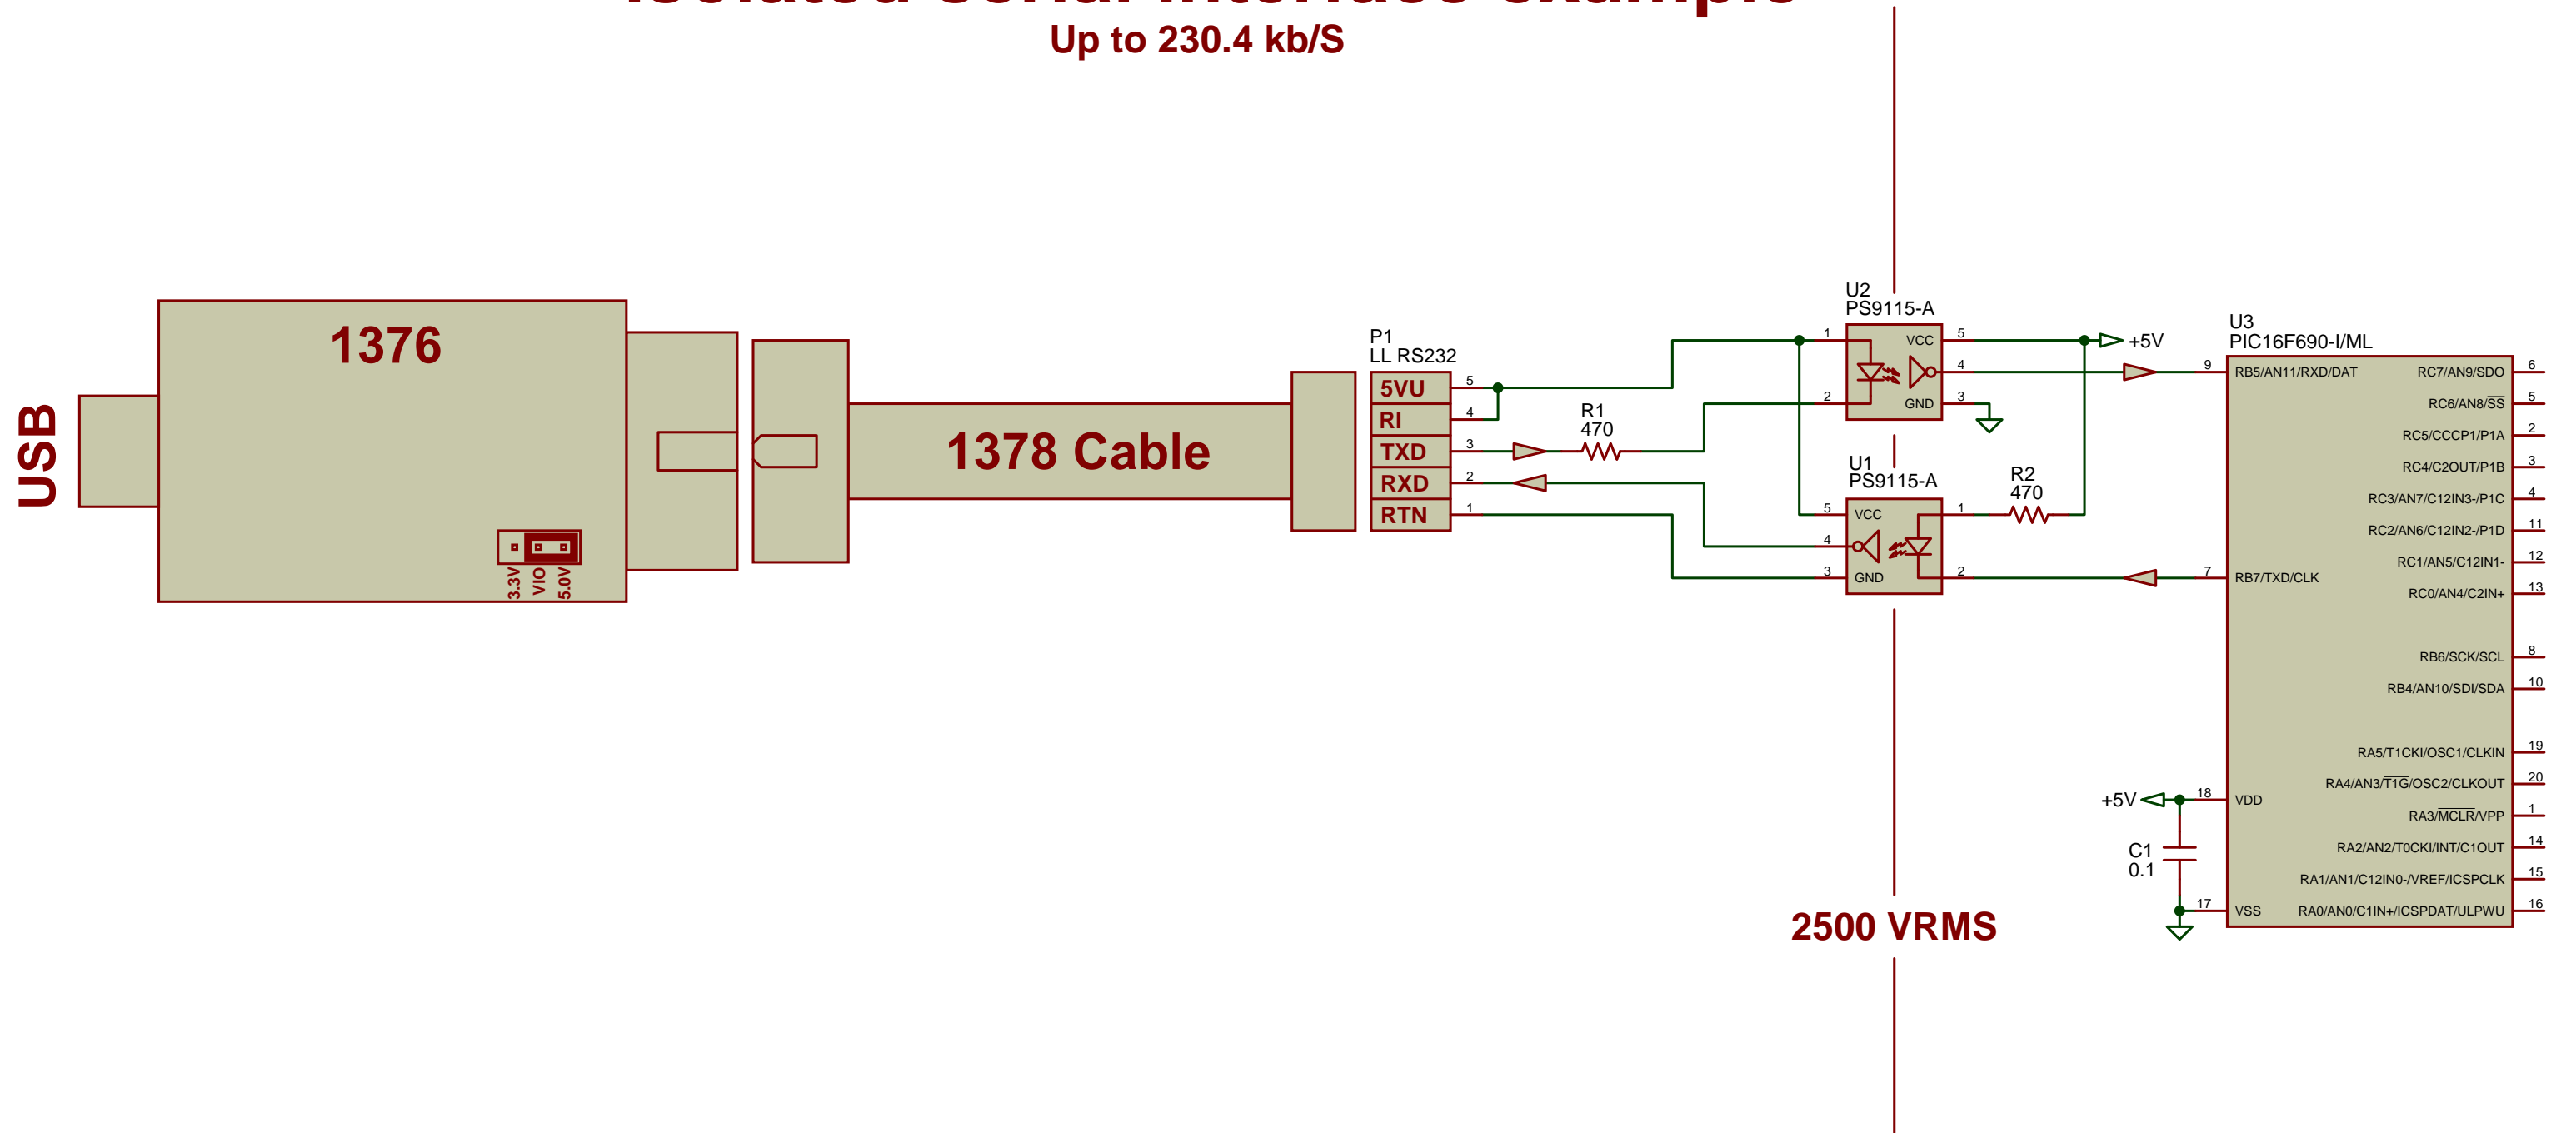

REVISION HISTORY			
REV	DESCRIPTION	APPROVED	DATE

APPROVALS		DATE	TITLE		
DRAWN	J TAYLOR	09/04/11	1376 logic level RS232 to optocoupler isolated serial interface cable.		
CHECKED					
ENGINEER					
PROJ ENGINEER			SIZE	FSCM NO.	DRAWING NO.
APPROVED			B		1378.DSN
QA			SCALE	NONE	REV: -
			© 2009 TES	MODIFIED: 09/04/11 11:27:05 AM	SHEET 1 OF 2

REVISION HISTORY			
REV	DESCRIPTION	APPROVED	DATE

Isolated serial interface example

Up to 230.4 kb/S

APPROVALS		DATE	TITLE		
DRAWN	J TAYLOR	09/04/11	1376 logic level RS232 to optocoupler isolated serial interface cable.		
CHECKED					
ENGINEER					
PROJ ENGINEER			SIZE	FSCM NO.	DRAWING NO.
APPROVED			B		1378.DSN
QA			SCALE	NONE	REV. -
			© 2009 TES	MODIFIED: 09/04/11 11:27:05 AM	SHEET 2 OF 2