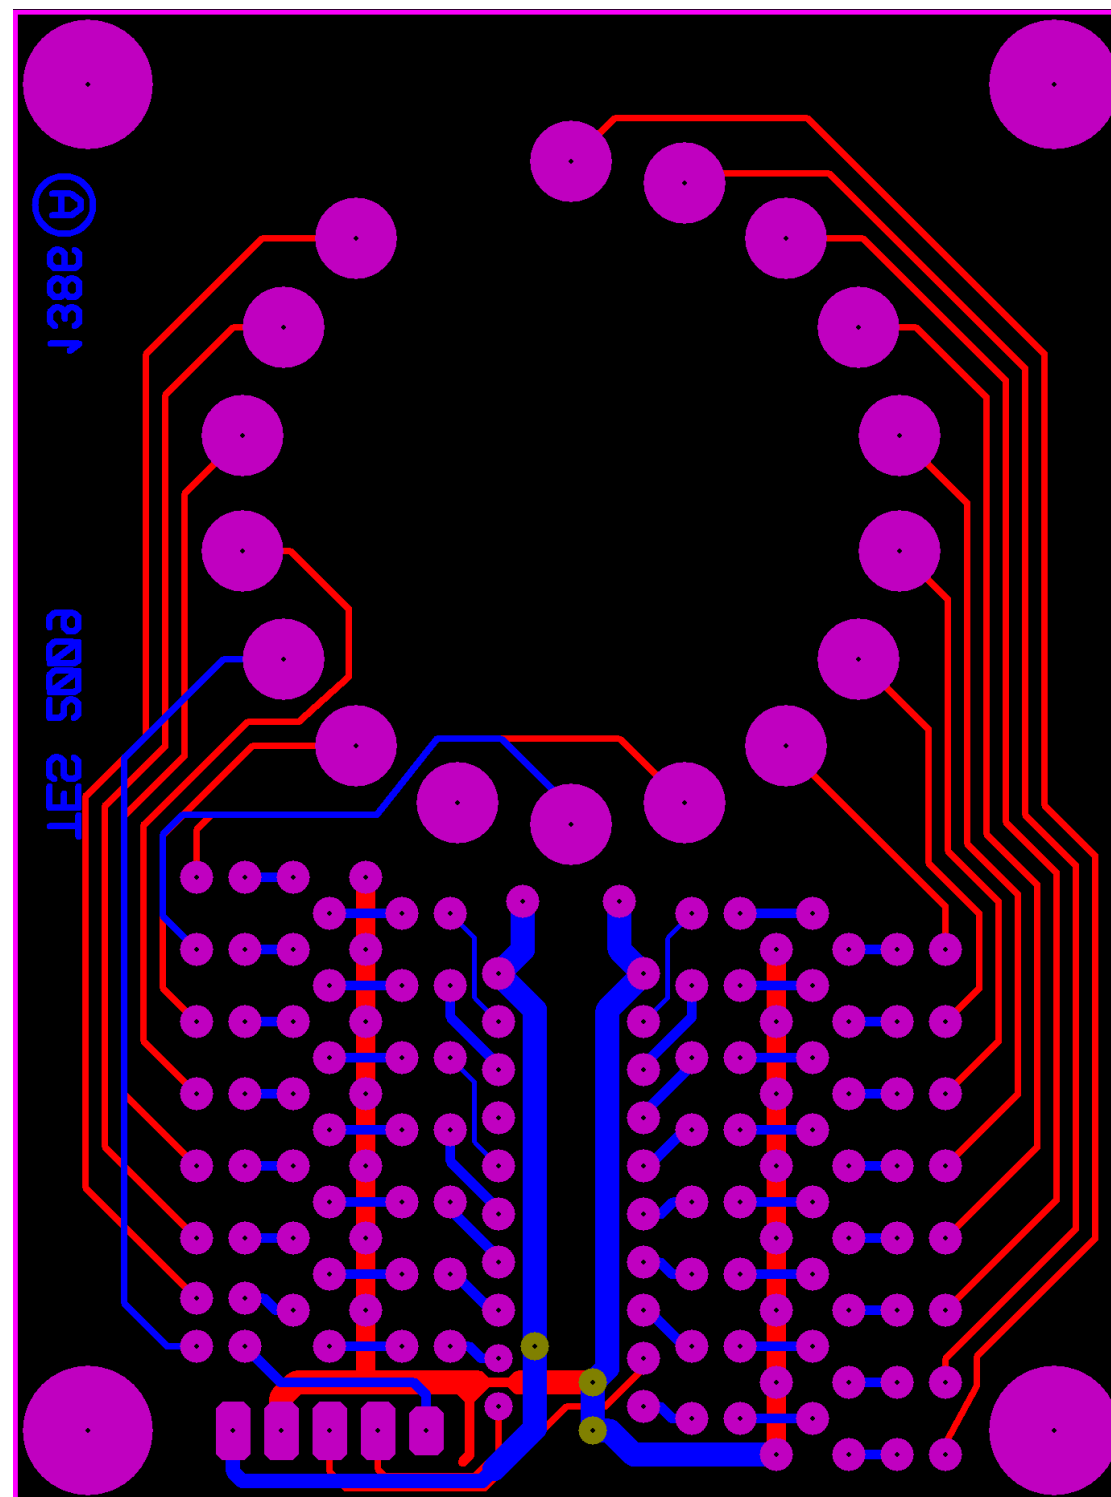

REVISION HISTORY			
REV	DESCRIPTION	APPROVED	DATE

APPROVALS		DATE	TITLE	
DRAWN	J TAYLOR	06/13/09	B7971 Smart socket 14 segment display driver	
CHECKED				
ENGINEER				
PROJ ENGINEER			SIZE	FSCM NO.
APPROVED			B	
QA			SCALE	NONE
			© 2009 TES	MODIFIED: 06/30/09 12:03:15 PM
			DRAWING NO.	1386A.DSN
			REV.	A
			SHEET	1 OF 4

REVISION HISTORY		
REV	DESCRIPTION	APPROVED

APPROVALS		DATE	TITLE	
DRAWN	J TAYLOR	06/13/09	B7971 Smart socket 14 segment display driver	
CHECKED				
ENGINEER				
PROJ ENGINEER			SIZE	FSCM NO.
APPROVED			B	
QA			SCALE	NONE
			© 2009 TES	MODIFIED: 06/30/09 12:03:15 PM
			DRAWING NO.	1386A.DSN
			REV.	A
			SHEET	2 OF 4

1. All dimensions in inches.

REVISION HISTORY			
REV	DESCRIPTION	APPROVED	DATE

Character Facing Direction  
Shown Tube side

APPROVALS		DATE	TITLE	
DRAWN	J TAYLOR	06/13/09	B7971 Smart socket 14 segment display driver	
CHECKED				
ENGINEER				
PROJ ENGINEER			SIZE	FSCM NO.
APPROVED			B	
QA			DRAWING NO.	1386A.DSN
SCALE		NONE	REV.	A
© 2009 TES		MODIFIED: 06/30/09 12:03:15 PM	SHEET	3 OF 4

REVISION HISTORY		
REV	DESCRIPTION	DATE

APPROVALS		DATE	TITLE		
DRAWN	J TAYLOR	06/13/09	B7971 Smart socket 14 segment display driver		
CHECKED					
ENGINEER					
PROJ ENGINEER			SIZE	FSCM NO.	DRAWING NO.
APPROVED			B		1386A.DSN
QA			SCALE	© 2009 TES	MODIFIED: 06/30/09 12:03:15 PM
			NONE		SHEET 4 OF 4