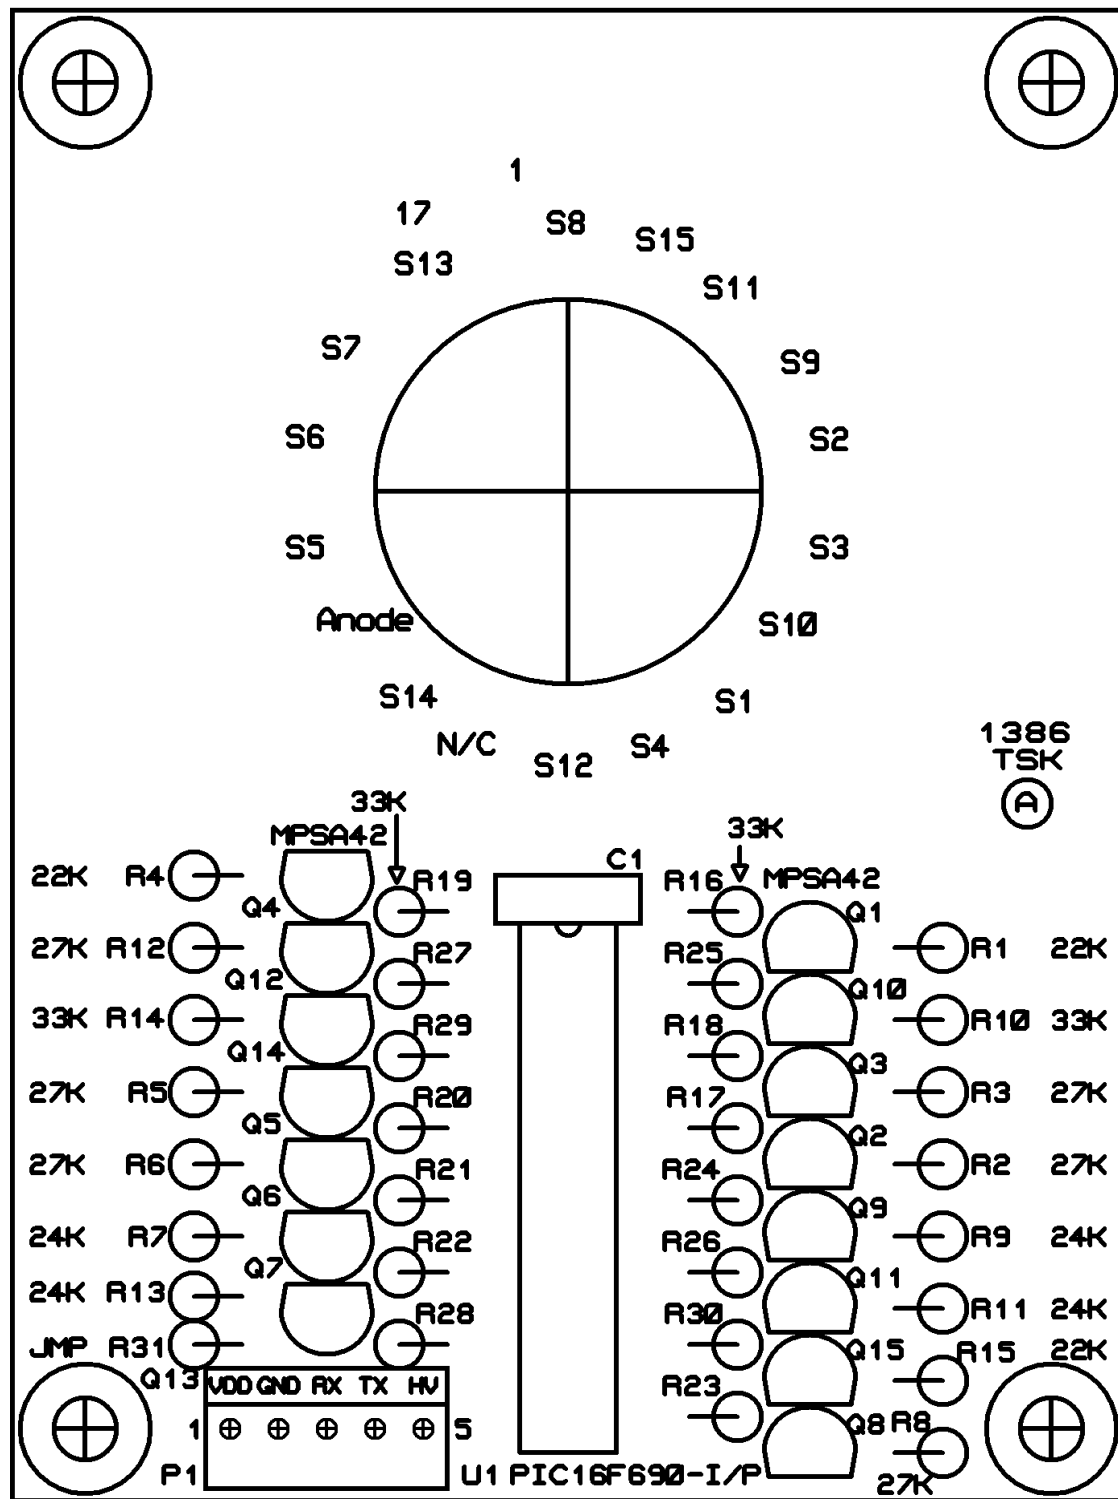

REVISION HISTORY			
REV	DESCRIPTION	APPROVED	DATE

APPROVALS		DATE	TITLE	
DRAWN	J TAYLOR	06/13/09	B7971 Smart socket 14 segment display driver	
CHECKED				
ENGINEER				
PROJ ENGINEER			SIZE	FSCM NO.
APPROVED			B	
QA			SCALE	NONE
			© 2009 TES	MODIFIED: 06/30/09 12:03:15 PM
			DRAWING NO.	1386A.DSN
			REV.	A
			SHEET	1 OF 4

REVISION HISTORY		
REV	DESCRIPTION	APPROVED

APPROVALS		DATE	TITLE	
DRAWN	J TAYLOR	06/13/09	B7971 Smart socket 14 segment display driver	
CHECKED				
ENGINEER				
PROJ ENGINEER			SIZE	FSCM NO.
APPROVED			B	
QA			SCALE	NONE
			© 2009 TES	MODIFIED: 06/30/09 12:03:15 PM
			DRAWING NO.	1386A.DSN
			REV.	A
			SHEET	2 OF 4

1. All dimensions in inches.

REVISION HISTORY			
REV	DESCRIPTION	APPROVED	DATE

Character Facing Direction  
Shown Tube side

APPROVALS		DATE	TITLE	
DRAWN	J TAYLOR	06/13/09	B7971 Smart socket 14 segment display driver	
CHECKED				
ENGINEER				
PROJ ENGINEER			SIZE	FSCM NO.
APPROVED			B	
QA			DRAWING NO.	1386A.DSN
SCALE		NONE	REV.	A
© 2009 TES		MODIFIED: 06/30/09 12:03:15 PM	SHEET	3 OF 4

REVISION HISTORY		
REV	DESCRIPTION	DATE

APPROVALS		DATE	TITLE		
DRAWN	J TAYLOR	06/13/09	B7971 Smart socket 14 segment display driver		
CHECKED					
ENGINEER					
PROJ ENGINEER			SIZE	FSCM NO.	DRAWING NO.
APPROVED			B		1386A.DSN
QA			SCALE	© 2009 TES	MODIFIED: 06/30/09 12:03:15 PM
			NONE		SHEET 4 OF 4