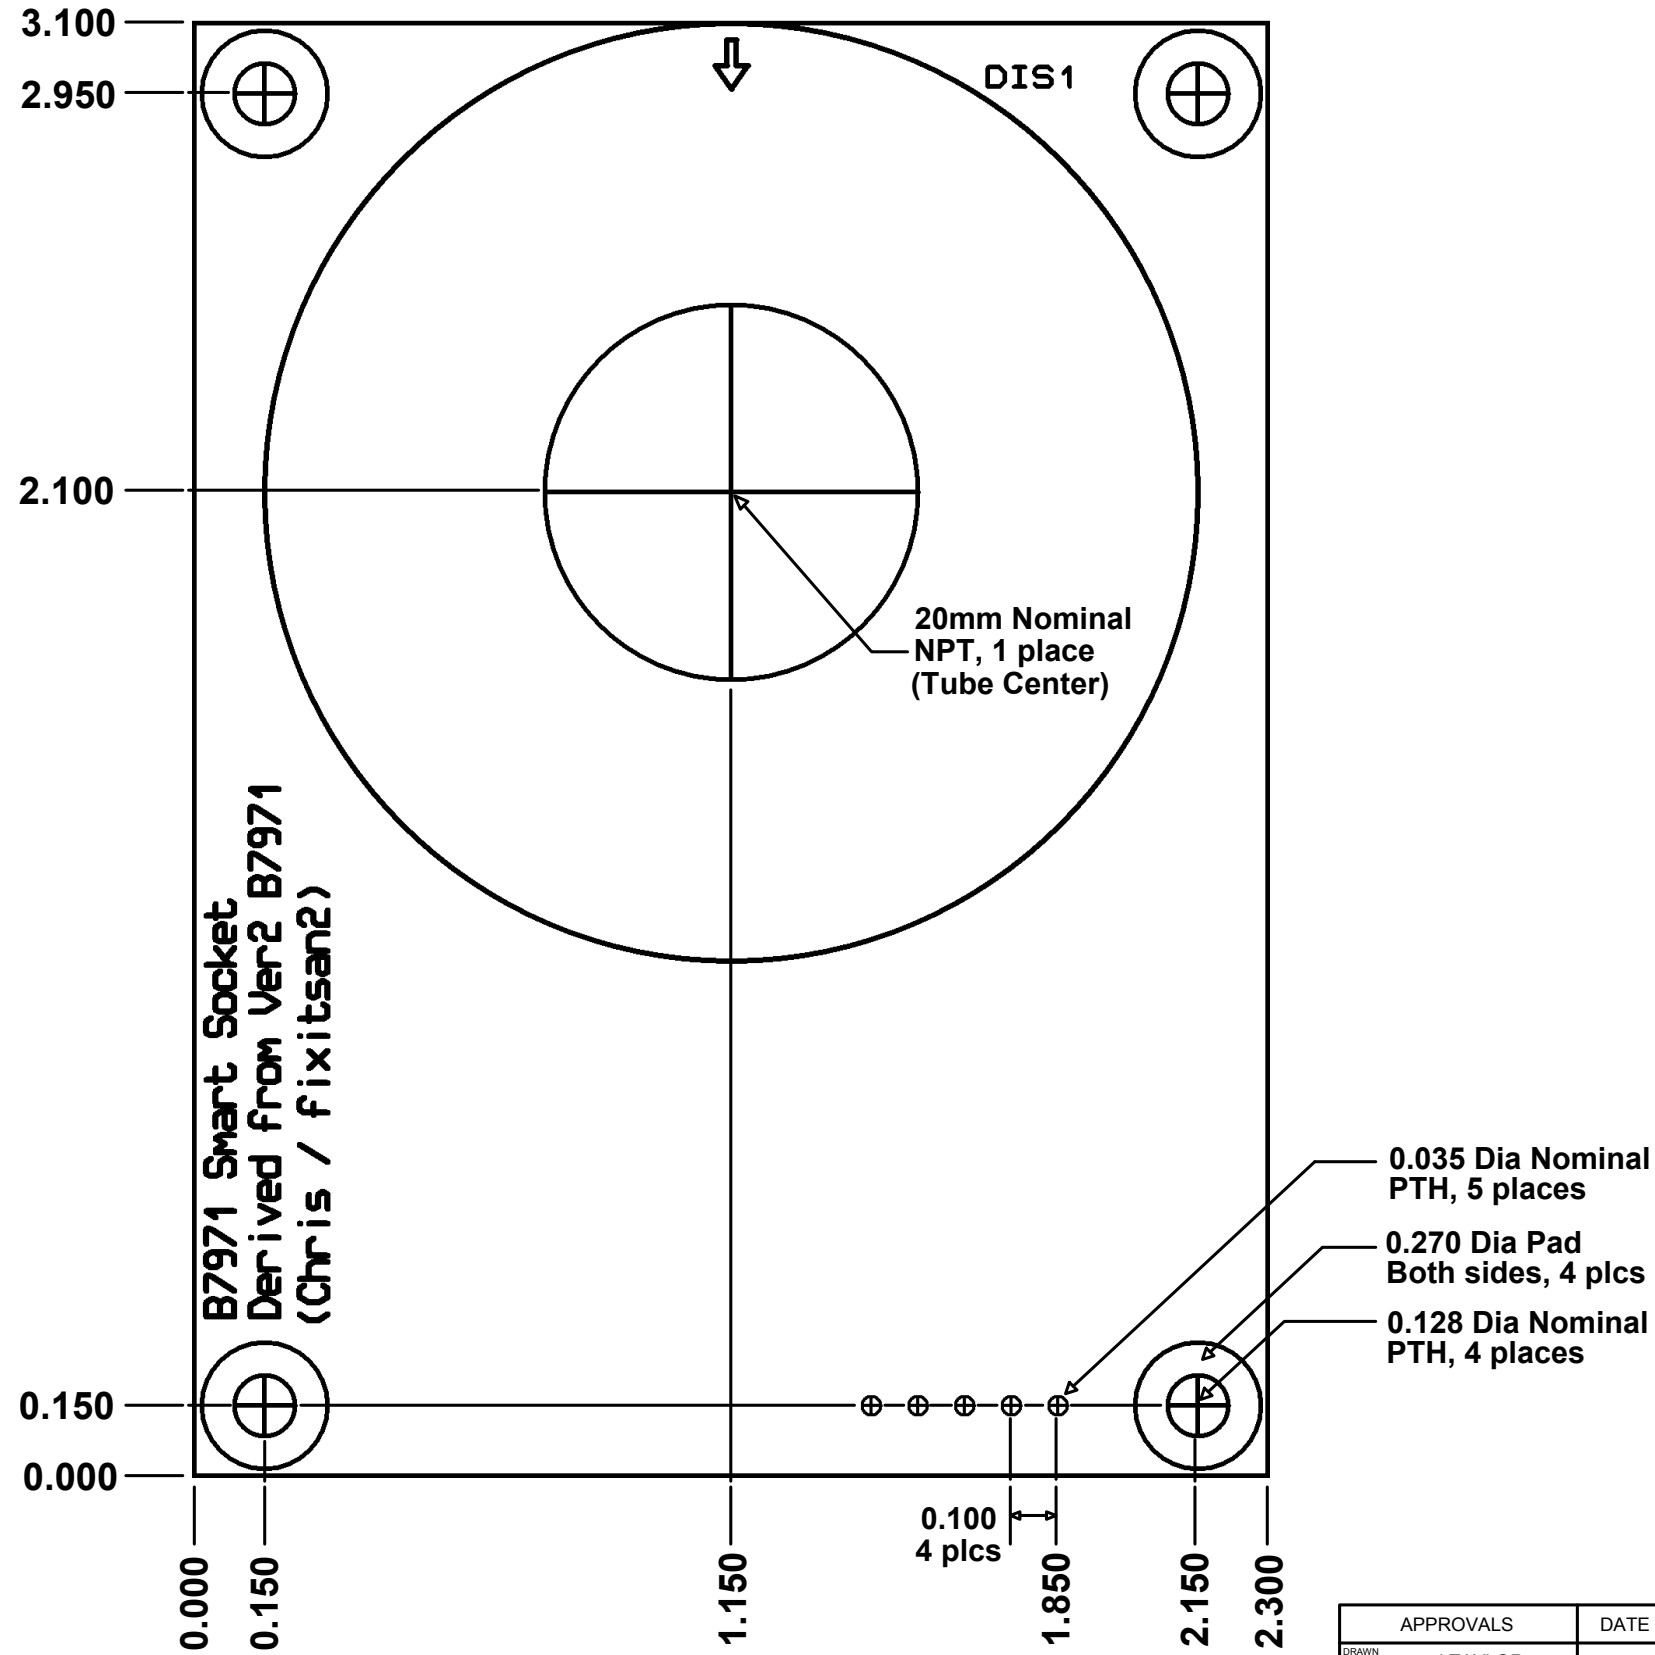

REVISION HISTORY			
REV	DESCRIPTION	APPROVED	DATE

APPROVALS		DATE	TITLE	
DRAWN	J TAYLOR	06/13/09	B7971 Smart socket 14 segment display driver	
CHECKED				
ENGINEER				
PROJ ENGINEER			SIZE	FSCM NO.
APPROVED			B	
QA			SCALE	NONE
			© 2009 TES	MODIFIED: 06/30/09 12:03:15 PM
			DRAWING NO.	1386A.DSN
			REV.	A
			SHEET	1 OF 4

REVISION HISTORY		
REV	DESCRIPTION	APPROVED

APPROVALS		DATE	TITLE	
DRAWN	J TAYLOR	06/13/09	B7971 Smart socket 14 segment display driver	
CHECKED				
ENGINEER				
PROJ ENGINEER			SIZE	FSCM NO.
APPROVED			B	
QA			SCALE	NONE
			© 2009 TES	MODIFIED: 06/30/09 12:03:15 PM
			DRAWING NO.	1386A.DSN
			REV.	A
			SHEET	2 OF 4

1. All dimensions in inches.

REVISION HISTORY			
REV	DESCRIPTION	APPROVED	DATE

Character Facing Direction  
Shown Tube side

APPROVALS		DATE	TITLE	
DRAWN	J TAYLOR	06/13/09	B7971 Smart socket 14 segment display driver	
CHECKED				
ENGINEER				
PROJ ENGINEER			SIZE	FSCM NO.
APPROVED			B	
QA			DRAWING NO.	1386A.DSN
SCALE		NONE	REV.	A
© 2009 TES		MODIFIED: 06/30/09 12:03:15 PM	SHEET	3 OF 4

REVISION HISTORY		
REV	DESCRIPTION	DATE

APPROVALS		DATE	TITLE		
DRAWN	J TAYLOR	06/13/09	B7971 Smart socket 14 segment display driver		
CHECKED					
ENGINEER					
PROJ ENGINEER			SIZE	FSCM NO.	DRAWING NO.
APPROVED			B		1386A.DSN
QA			SCALE	© 2009 TES	MODIFIED: 06/30/09 12:03:15 PM
			NONE		SHEET 4 OF 4