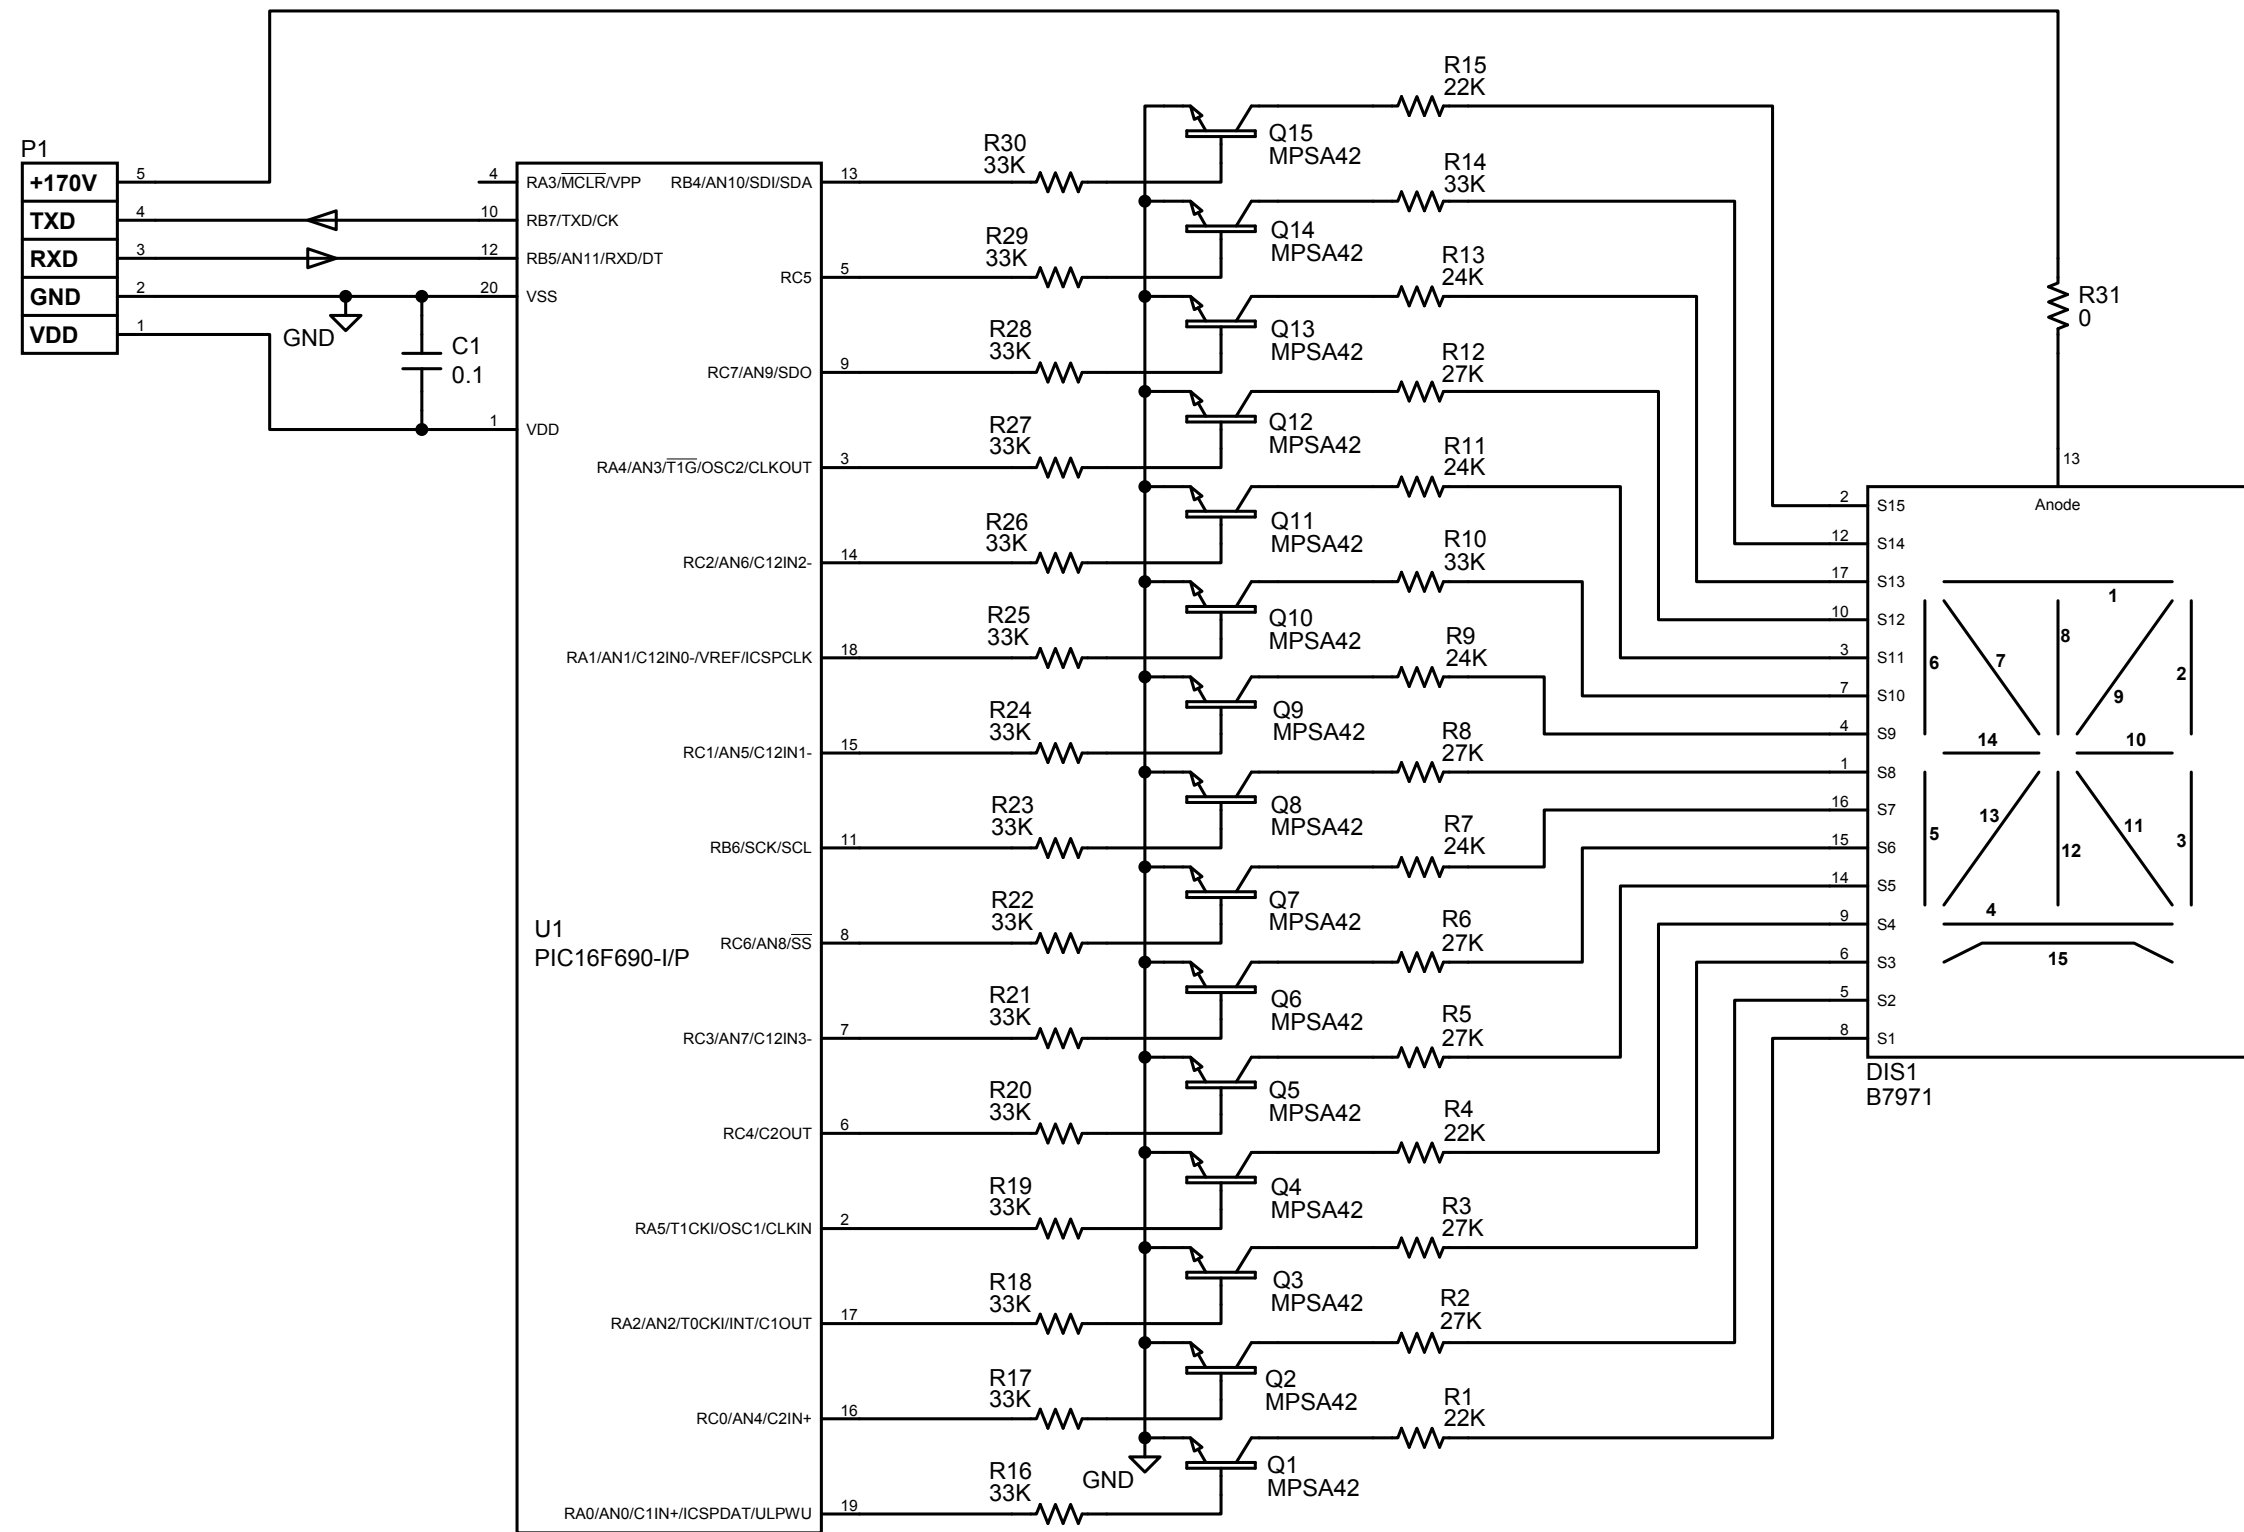

REVISION HISTORY			
REV	DESCRIPTION	APPROVED	DATE

APPROVALS		DATE	TITLE	
DRAWN	J TAYLOR	06/13/09	B7971 Smart socket 14 segment display driver	
CHECKED				
ENGINEER				
PROJ ENGINEER			SIZE	FSCM NO.
APPROVED			B	
QA			SCALE	NONE
			© 2009 TES	MODIFIED: 06/30/09 12:03:15 PM
			DRAWING NO.	1386A.DSN
			REV.	A
			SHEET	1 OF 4

REVISION HISTORY		
REV	DESCRIPTION	APPROVED

APPROVALS		DATE	TITLE	
DRAWN	J TAYLOR	06/13/09	B7971 Smart socket 14 segment display driver	
CHECKED				
ENGINEER				
PROJ ENGINEER			SIZE	FSCM NO.
APPROVED			B	
QA			SCALE	NONE
			© 2009 TES	MODIFIED: 06/30/09 12:03:15 PM
			DRAWING NO.	1386A.DSN
			REV.	A
			SHEET	2 OF 4

1. All dimensions in inches.

REVISION HISTORY			
REV	DESCRIPTION	APPROVED	DATE

Character Facing Direction  
Shown Tube side

APPROVALS		DATE	TITLE	
DRAWN	J TAYLOR	06/13/09	B7971 Smart socket 14 segment display driver	
CHECKED				
ENGINEER				
PROJ ENGINEER			SIZE	FSCM NO.
APPROVED			B	
QA			DRAWING NO.	1386A.DSN
SCALE		NONE	REV.	A
© 2009 TES		MODIFIED: 06/30/09 12:03:15 PM	SHEET	3 OF 4

REVISION HISTORY		
REV	DESCRIPTION	DATE

APPROVALS		DATE	TITLE		
DRAWN	J TAYLOR	06/13/09	B7971 Smart socket 14 segment display driver		
CHECKED					
ENGINEER					
PROJ ENGINEER			SIZE	FSCM NO.	DRAWING NO.
APPROVED			B		1386A.DSN
QA			SCALE	© 2009 TES	MODIFIED: 06/30/09 12:03:15 PM
			NONE		SHEET 4 OF 4